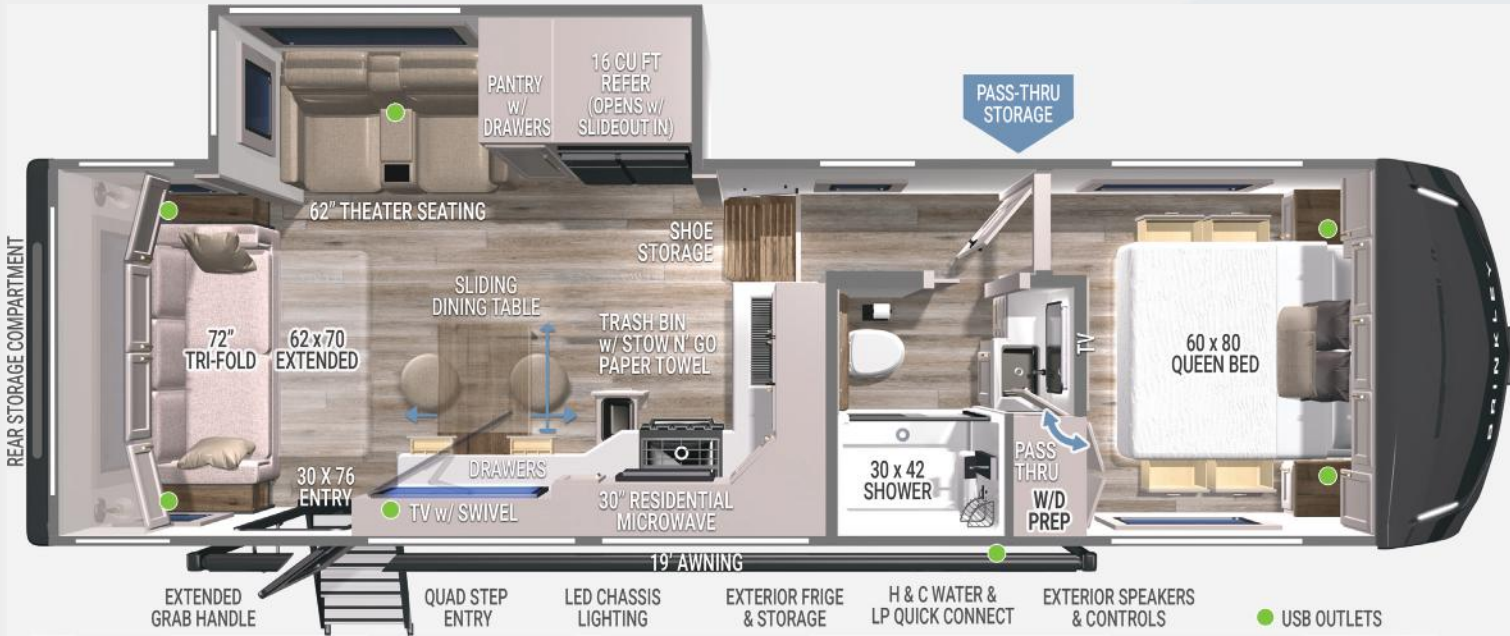

PRE-PRODUCTION PREVIEW

MODEL Z 2670

AVAILABLE FALL 2024

Standard Run MSRP \$97,315

SPECIFICATIONS:

- UVW – 10,291 lbs.
- GVWR – 13,995 lbs.
- Hitch Weight – 1,809 lbs.
- Exterior Length – 29' 11"
- Overall Height w/ AC – 13' 3"
- Width – 96"
- Bath & Bedroom Height - 79 ½"
- Slide Height - 76"
- Wheels & Tires – 17.5" H-Rated
- Fresh Water Capacity – 75 gal
- Gray Water Capacity – 88 gal
- Black Water Capacity – 44 gal
- Insulation – Floors R40, Walls R11, Ceiling R40

FEATURES:

- 72" Trifold Sofa (62"x70" Sleeper)
- Sliding Desk/Dining Table w/ Storage Drawer
- 50" Articulating TV
- Solid Surface Countertops
- Brinkley CraftSense™ Wood Trim Construction
- Premium Residential Cabinets & Drawers w/ Dovetail Joints
- Kitchen & Living Room/Dining Room Flush Floor Slides
- 13.5k Front AC w/ Heat Pump
- Furrion 18k Chill® Cube Rear AC
- Large Pantry w/ Pull-Out Drawers
- One-Piece Fiberglass Shower

- Washer/Dryer Prep (Stackable or Combo)
- Residential Queen Memory Foam Mattress w/ Nightstands, Outlets & USB & USB-C
- 4 Under-Bed Storage Drawers
- Square Euro Frameless Windows w/ 6" Openings
- Integrated Window Screens & Insulated Blackout Blinds (No Valances)
- Brinkley Automotive-Grade Sealant Package
- Automotive Grade Front Cap, Lights, & Lens
- Sleek Styling w/ Automotive-Grade Exterior Graphics
- 2 - Hot/Cold Outdoor Showers (BOTH sides of coach)
- Tankless On-Demand Water Heater
- Heated Enclosed Underbelly (Circulated)

- Exterior 3.3 CU FT Refrigerator
- One-Touch Leveling System
- On-Command™ Utility Center w/ Retractable 65' Water Hose
- Industry First Brass Plumbing Connections
- Industry First Low Maintenance Roof
- Heated Tanks w/ Electric Waste Valves w/ Manual-Override
- Heavy-Duty 7k lbs. Axles
- 370W Solar Panel w/ 60AMP MPPT Controller (Inverter Prep & Lithium Ready)